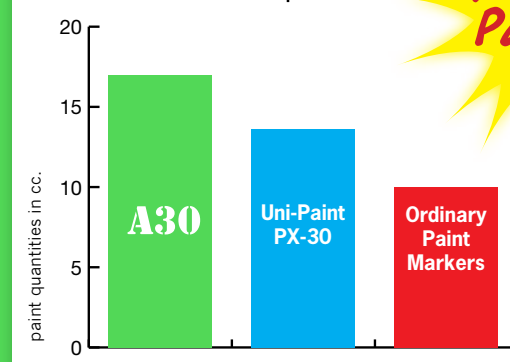

## User Friendly

The 3/4" barrel is easy to grip. **greenlabel™** paint resists outdoor and rough use conditions and dries fast. The replaceable tip has good resistance to abrasion. Easy, safe, sensible.

Large supply of **greenlabel™** xylene-free paint

Ribbed cap prevents marker from rolling and fits on back

Heavy Duty 3/4" diameter aluminum barrel

## Best Value!

A30 contains 17 cc. of paint: 25% more than Uni-Paint PX-30, and 41% more than ordinary paint markers.

Paint Content Comparison

**More Paint!**

Uni-Paint PX-30 is a trademark of Sanford Corp.

**MegaMark A30™ Specs**

Dimensions: 5.45" L. x 0.75" Ø (144 x 19 mm.)

Broad Tip, 3 mark widths: 5/16" - 3/16" - 1/8" (8-5-3 mm.)

Contents: 17 cc.

**greenlabel™** paint