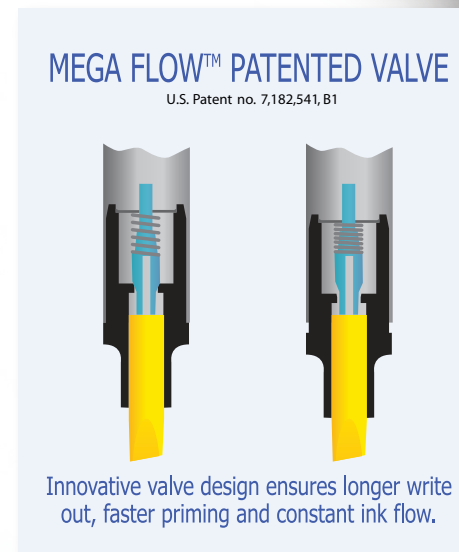

## User Friendly

The 3/4" barrel is easy to grip. **greenlabel™** paint resists outdoor and rough use conditions and dries fast. The replaceable tip has good resistance to abrasion. Easy, safe, sensible.

## Broad Tip Marking

A30's larger, more visible marks are about three times the size of marks made with a medium point marker. Better visibility, easier to read.

## Quick Draw Holster

Keeps A30 ready to use anytime, anywhere. Built-in cap eliminates the need to recap. Allows for one hand operation, especially helpful when wearing gloves.

Durable Tip resists drying and abrasion.

Large supply of **greenlabel™** xylene-free paint

Ribbed cap prevents marker from rolling and fits on back

Heavy Duty 3/4" diameter aluminum barrel